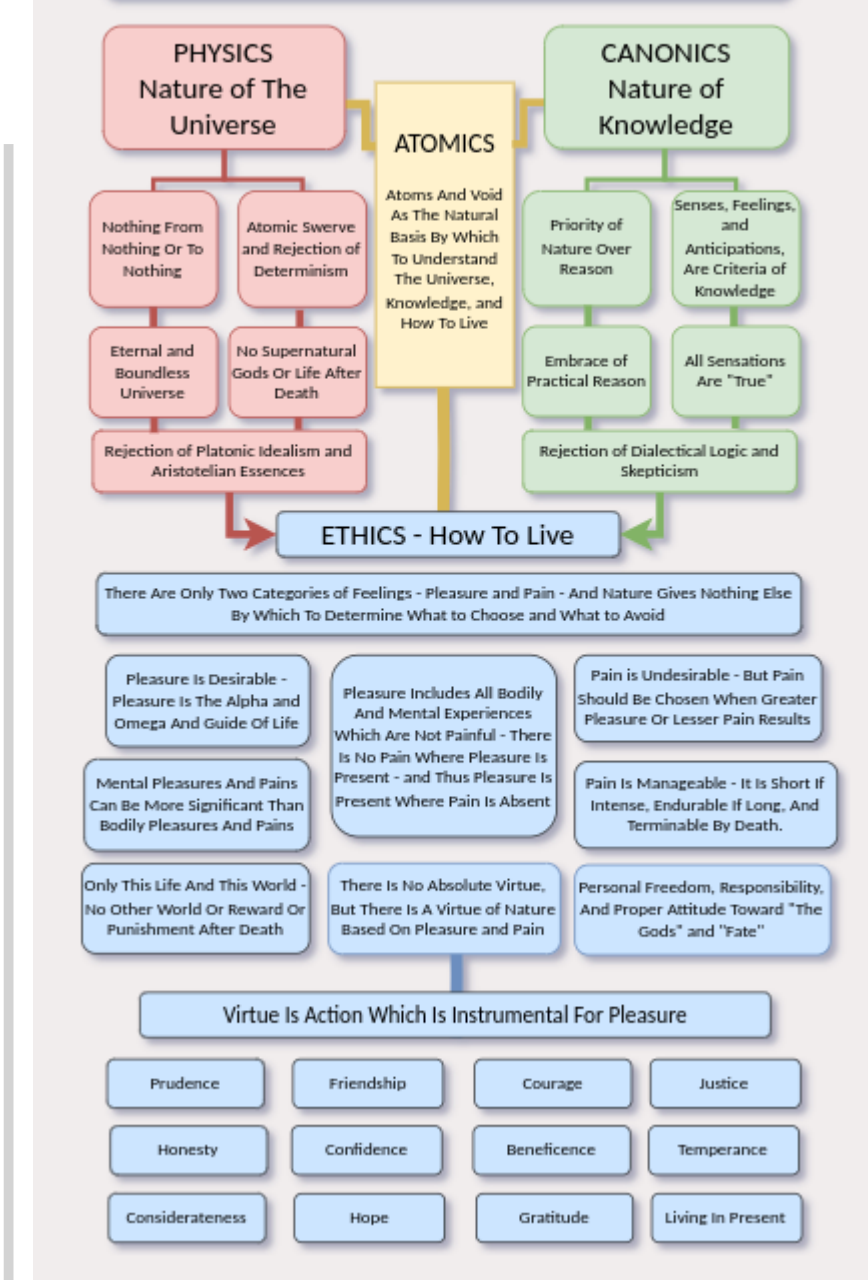

This is an excellent graphic, by the way.

Post by "Cassius" of September 13, 2023 at 6:10 PM