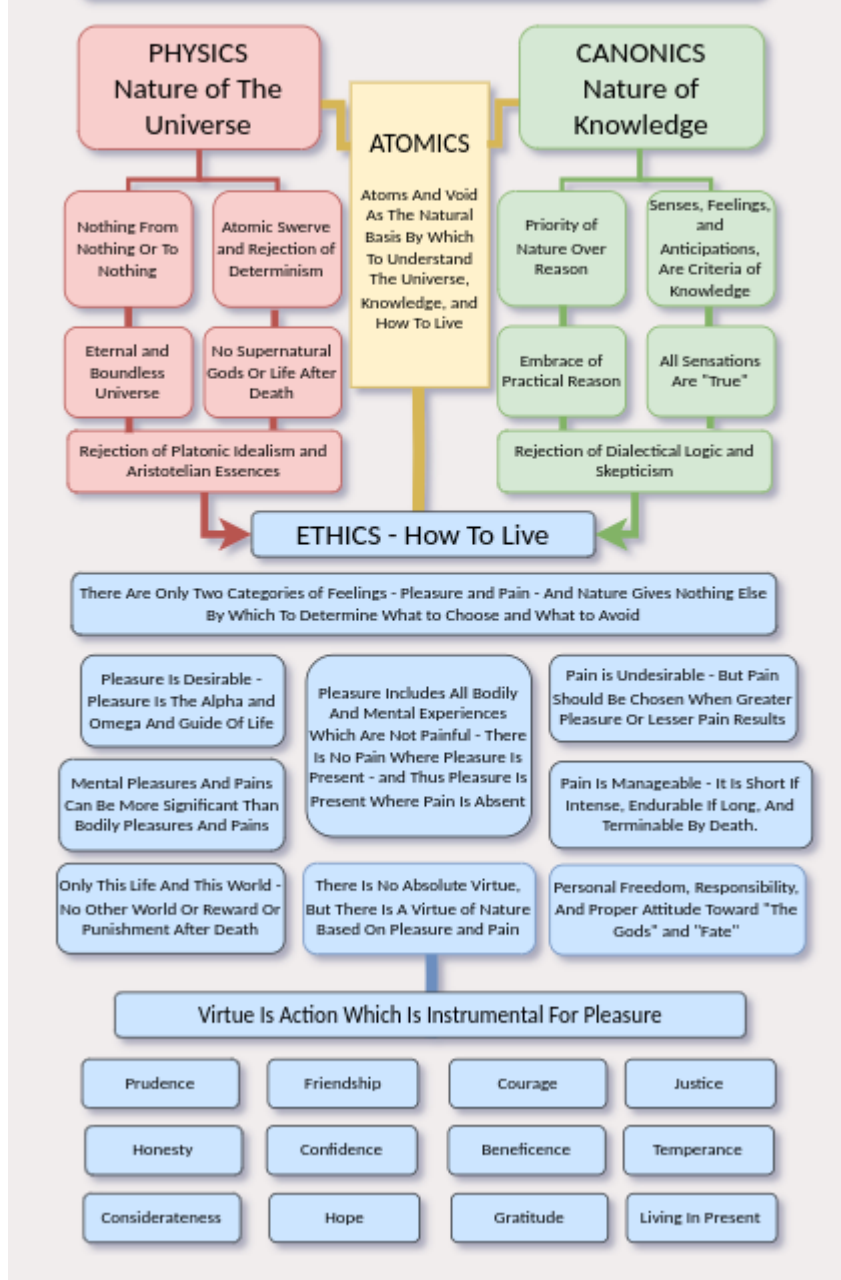

Post by "Cassius" of August 18, 2023 at 5:19 PM