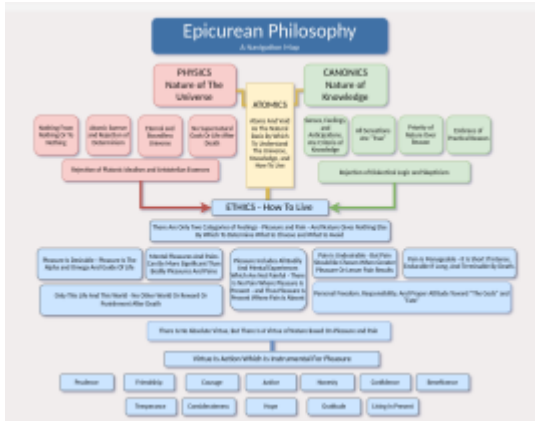

For a full size version in landscape orientation, click [here](#) or on the graphic below.

Post by "Titus" of September 13, 2023 at 4:25 PM

Is there a high definition version available? It would be great to print this as a wall poster to be always aware of the key concepts.

Post by "Cassius" of September 13, 2023 at 5:23 PM

Titus there is not strictly a high-definition version, but the two main versions (portrait and landscape) are SVG files that should be zoomable to whatever level you want.

Hmm after testing I find that it's not obvious how to download. Depending on browser and experience level I bet it is doable, but in the meantime I will send you the two files via private conversation.

Post by "Eikadistes" of September 13, 2023 at 6:06 PM

[Quote from Cassius](#)