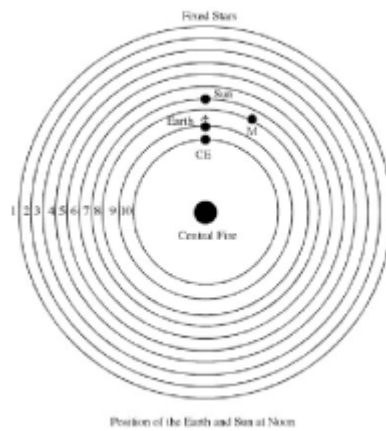

Episode 230 - Cicero's OTNOTG - 05 - Velleius Attacks Misplaced Ideas of Divinity

Post by "Joshua" of May 27, 2024 at 12:18 PM

Quote

The world view of Philolaus . In the world view of Philolaus, the center is occupied by the Central Fire, Anticthion (Counter-Earth, CE), The Earth, the Moon (M), the Sun, and beyond those lie the spheres of the five planets and that of the fixed stars. The crystalline spheres around the Central Fire are 10 (= 1+2+3+4), equal to the sum of the first four numbers.

-The Heliocentric System from the Orphic Hymns and the Pythagoreans to the Emperor Julian [link](#)