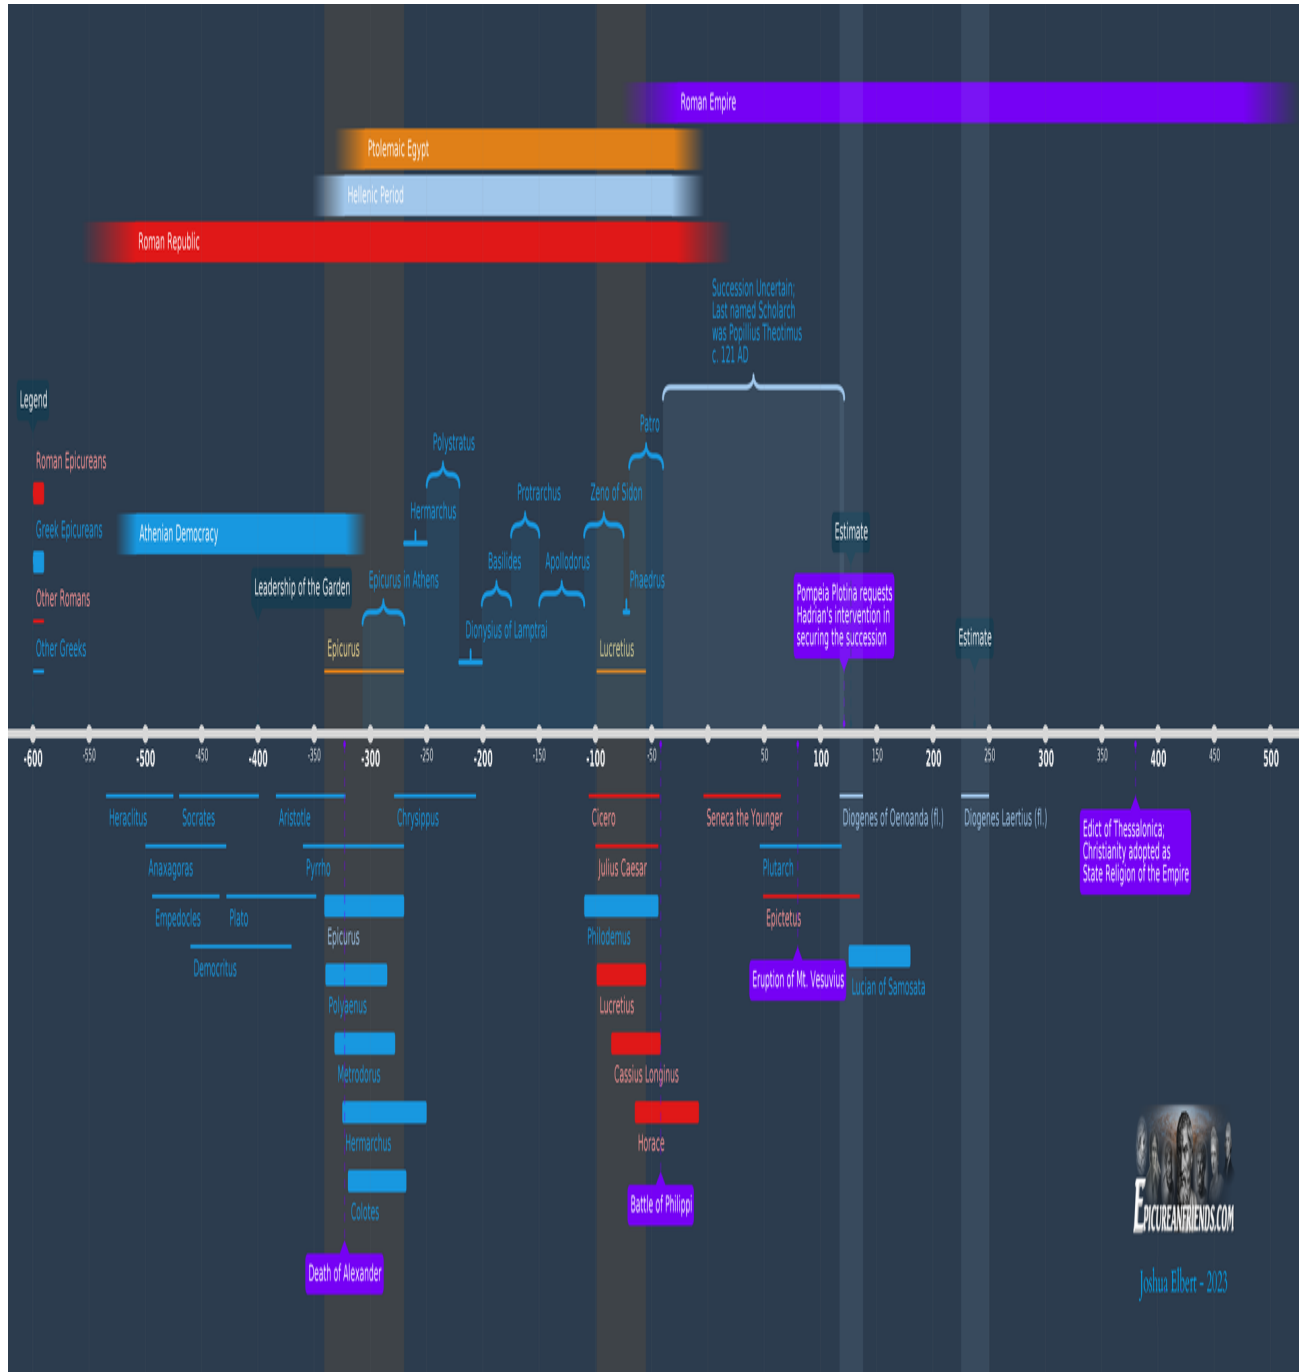

# Updated TimeTable of the Epicurean World

Post by "Joshua" of November 5, 2023 at 2:13 PM

Link to main timeline; <https://time.graphics/line/852902>

<https://www.epicureanfriends.com/thread/3473-updated-timetable-of-the-epicurean-world/?postID=27072#post27072>

This will be regarded as the final version.

Edit; the main repository will be in the forum Gallery at [this](#) link.