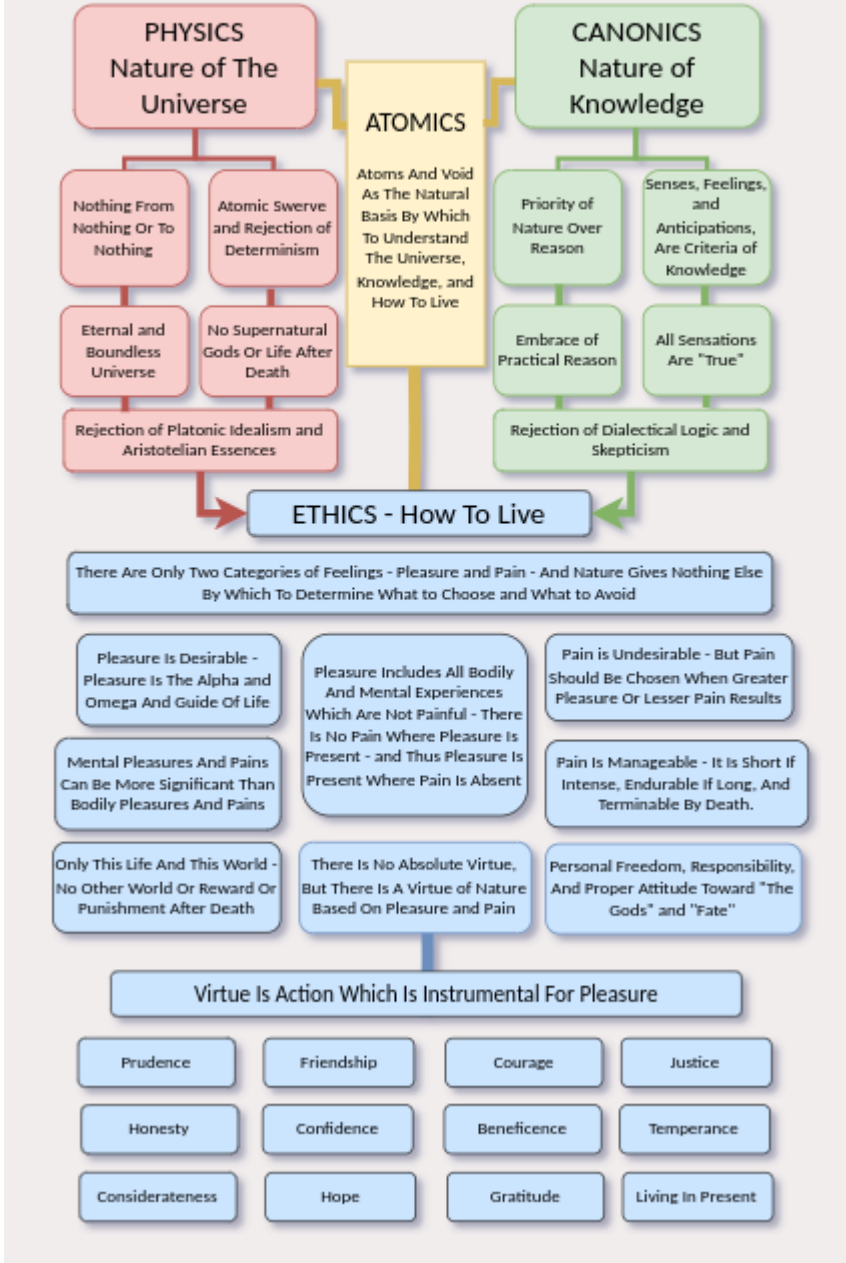

Forum Navigation Map Page

Post by “Eikadistes” of September 13, 2023 at 6:06 PM

[Quote from Cassius](#)

Today we are launching a new feature for the front page of the forum - a "Navigation Map" with clickable boxes to take you to the relevant sections of the forum. This is only a first version and will no doubt go through lots of iterations, but this is intended to be a help for everyone (old and new here at the forum) in finding some of the most important subforums and seeing their relevance to each other.

The version below is not clickable or well zoomable, but the [version on the front page](#) is an SVG graphic that is fully zoomable to any size and remains sharp. [Click over to that one](#) and you can zoom in and out to your heart's content.

It is formatted in "portrait" since most people are using phones and devices of similar format to access the forum. We can probably do a "landscape" version as well if we can figure a way to display the correct one for the correct screen size.