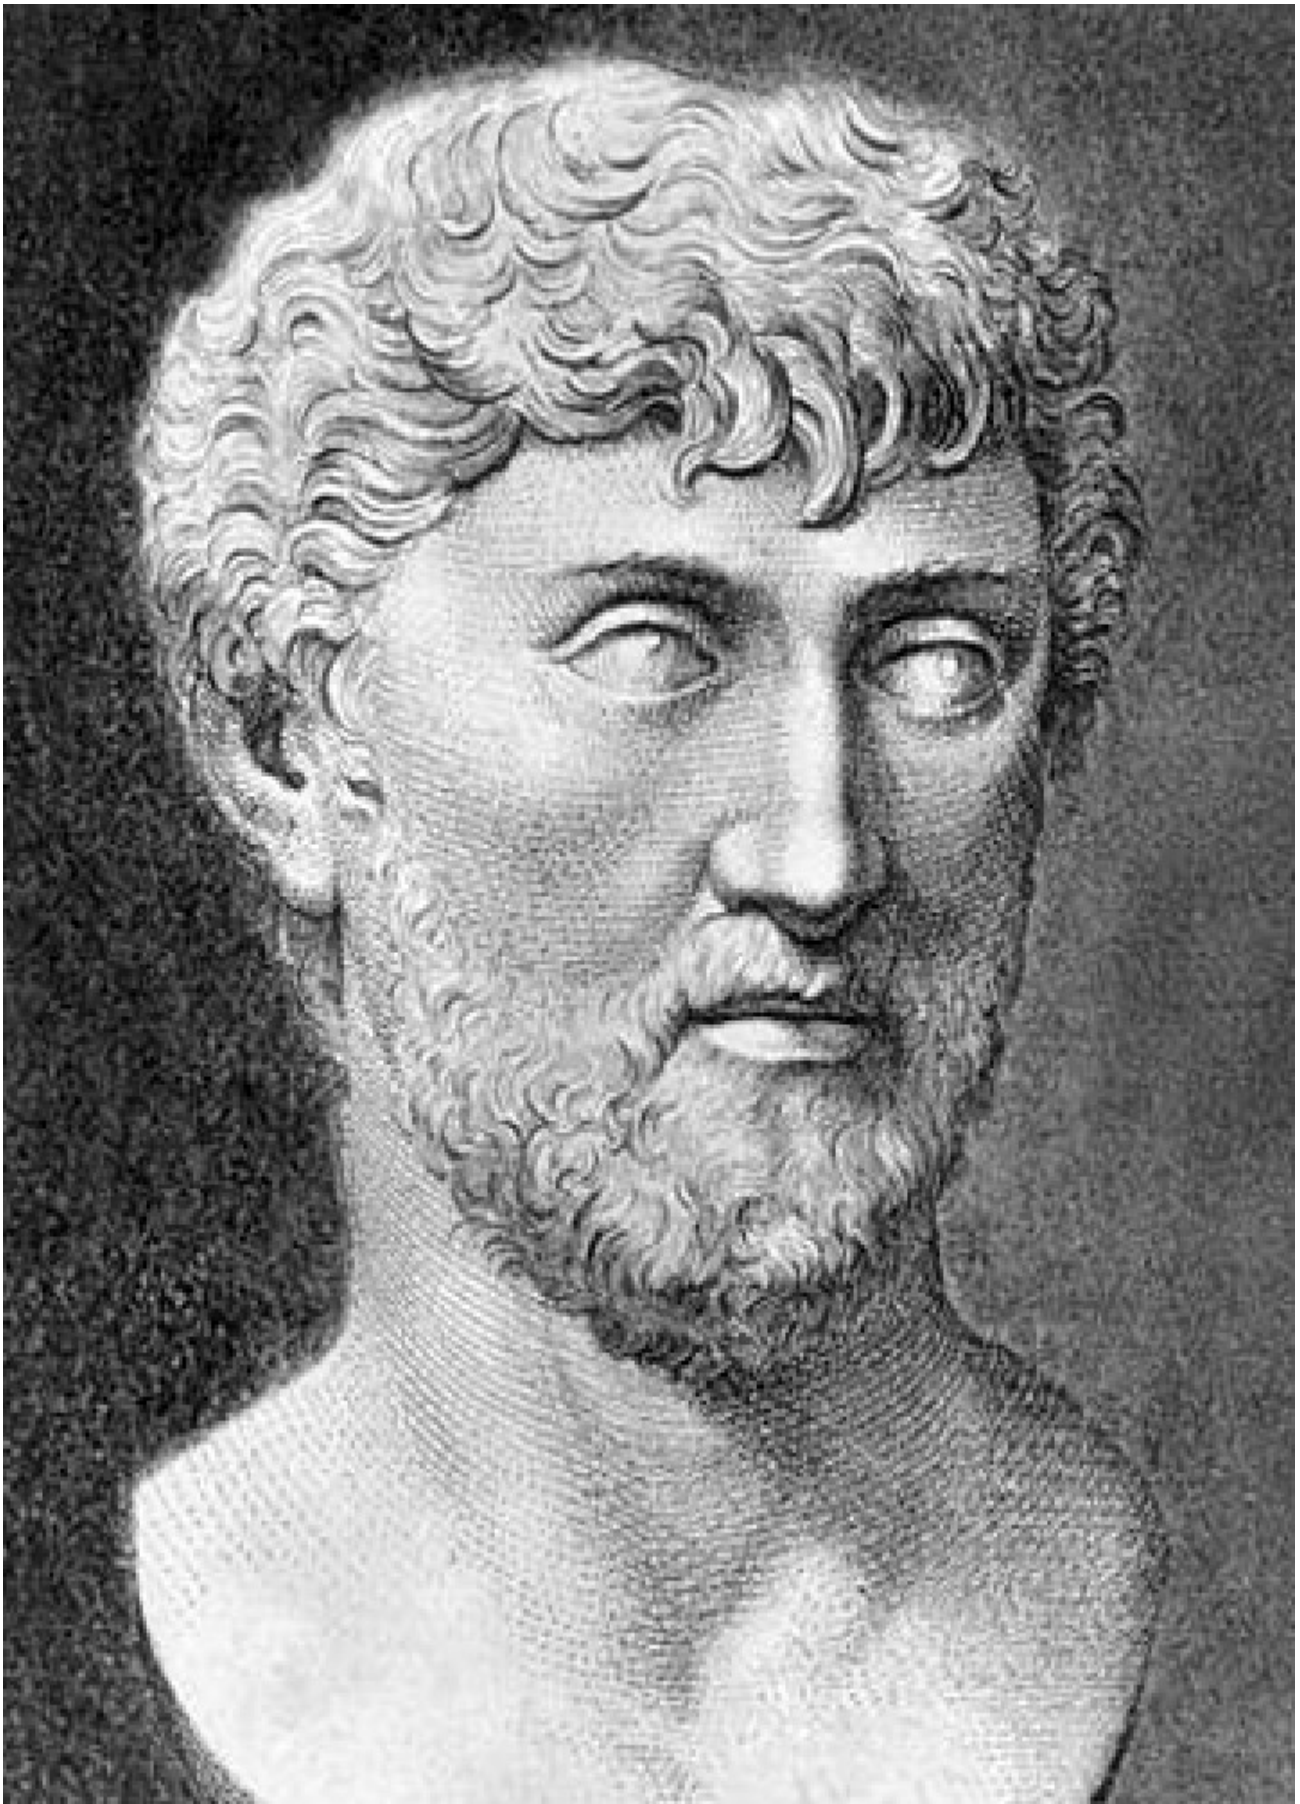

# Lucretius' Appearance - Research into What He Looked Like

**Post by “Godfrey” of January 24, 2023 at 5:33 PM**

Hard to say if the bust relates to the ring without some side views. The eyes are rather pronounced in each of them, though.

Here's another image. It's on this site <https://www.laphamsquarterly.org/contributors/lucretius> but I don't see any attribution.

<https://www.epicureanfriends.com/thread/1995-lucretius-appearance-research-into-what-he-looked-like/?postID=22105#post22105>