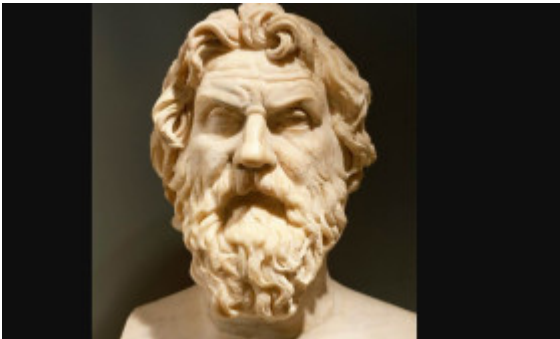

# "School of Athens" - The grouping to the right of center

Post by "Eikadistes" of May 23, 2021 at 10:49 PM

Without invoking any symbolic imagery, two of this figures **SCREAM** as being in accordance with two busts that I recognize, immediately.

I don't know of anyone with such a characteristically long, pointed beard as **ZENO OF CITIUM**. In bust, and Zeno's features are strong.

[Screen Shot 2021-05-23 at 10.42.41 PM.png](#)

raggy face of **ANTISTHENES**.

[Screen Shot 2021-05-23 at 10.43.50 PM.png](#)

In another post, I suppose that the couple pointing to the bald, long-bearded man in orange strike me as Crates of Thebes and his wife Hipparchia, so the inclusion of Zeno and Antisthenes would strongly indicate that these are Cynics and Stoics.