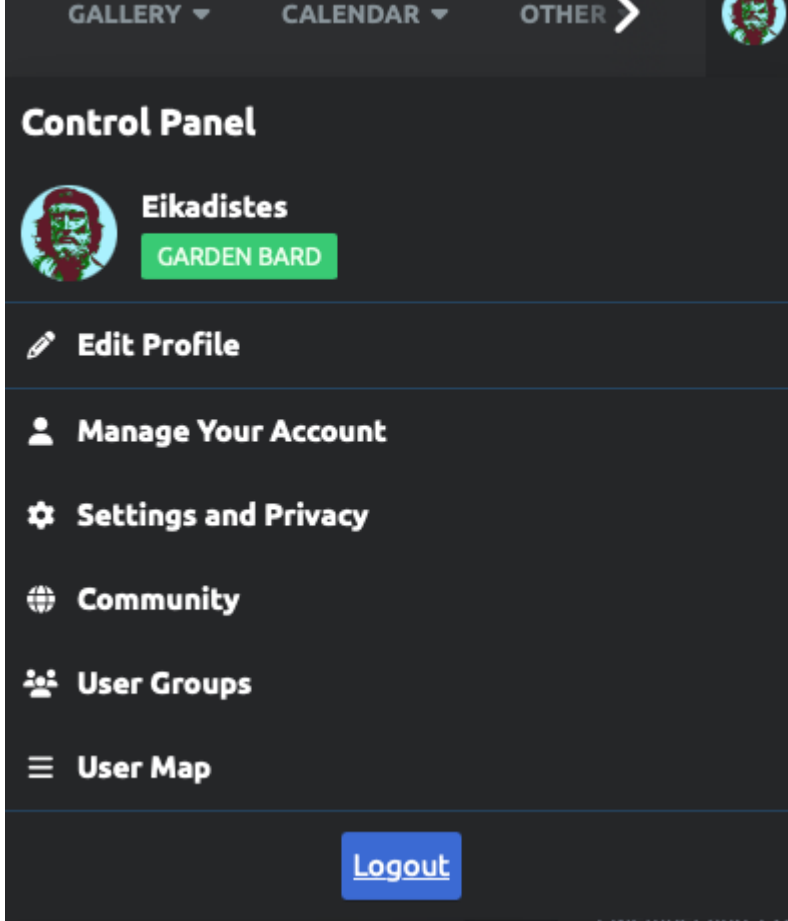

Logout is at the bottom.

Post by “Cyrano” of October 14, 2024 at 11:48 PM

Yes, of course! Where else would it be? And I went there over and over, but no - not a Log Out button.

But I finally figured out my problem. My entire page was too large. When I reduced its size, lo and behold: there big and bright appeared the Log Out button.

But I do not feel so bright myself. I made a fool of myself on this genius of a website.

Post by “Godfrey” of October 15, 2024 at 12:20 AM