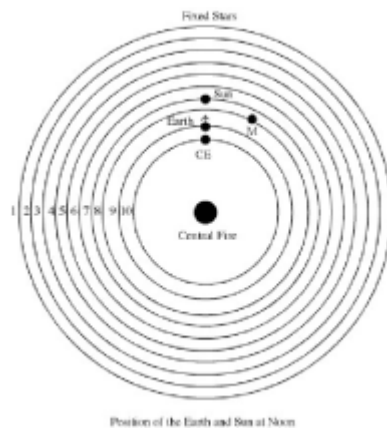

# Episode 230 - Cicero's OTNOTG - 05 - Velleius Attacks Misplaced Ideas of Divinity

Post by "Joshua" of May 27, 2024 at 12:18 PM

Quote

The world view of Philolaus . In the world view of Philolaus, the center is occupied by the Central Fire, Anticthion (Counter-Earth, CE), The Earth, the Moon (M), the Sun, and beyond those lie the spheres of the five planets and that of the fixed stars. The crystalline spheres around the Central Fire are 10 ( $= 1+2+3+4$ ), equal to the sum of the first four numbers.

*-The Heliocentric System from the Orphic Hymns and the Pythagoreans to the Emperor Julian [link](#)*